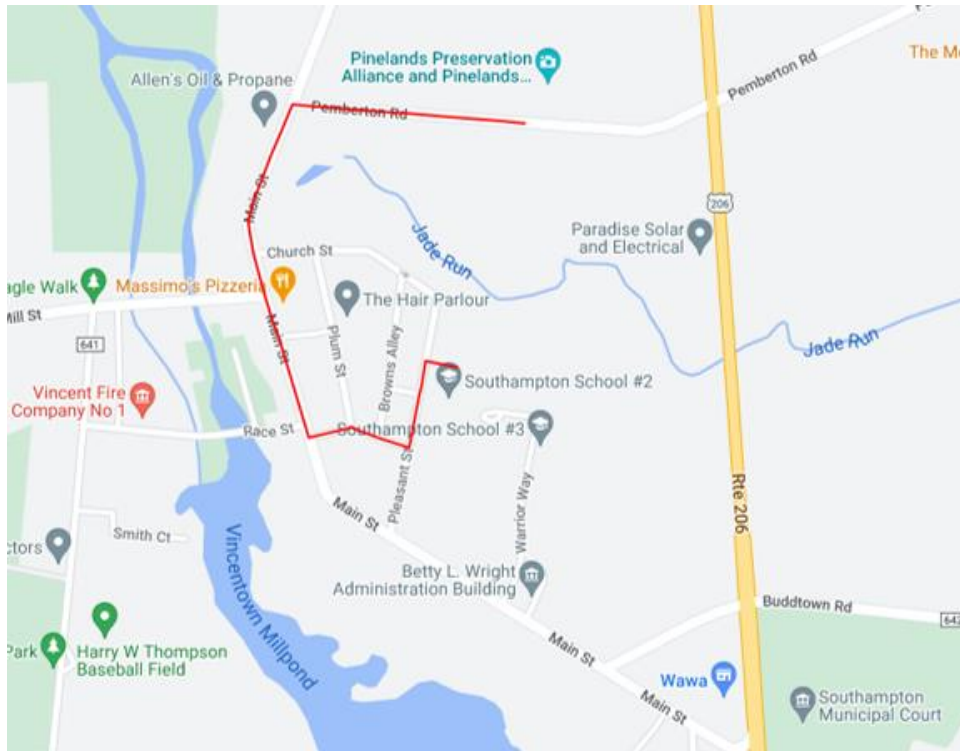

From Southampton School to PPA:

Turn left on Pleasant Street

Turn Right on Grange St. (first Right)

Turn Right on Main St./CR-681/CR-616 (@ Stop Sign)

Turn Right on Pemberton Rd/CR-616 (no street sign; Allen's Oil on your left)

Turn Left into PPA's Driveway

From PPA to Southampton School (Overflow Parking)	https://www.google.com/maps/d/edit?mid=1k9Amy2jSXZ0dkvJiuk0Jk0Xe-qgRZxg&usp=sharing https://ridewithgps.com/routes/41029738
From Southampton School (Overflow Parking) to PPA	https://www.google.com/maps/d/edit?mid=1aB_lagKQNcLnUuc1XSZ67UFJDMf-kss&usp=sharing https://ridewithgps.com/routes/41029658